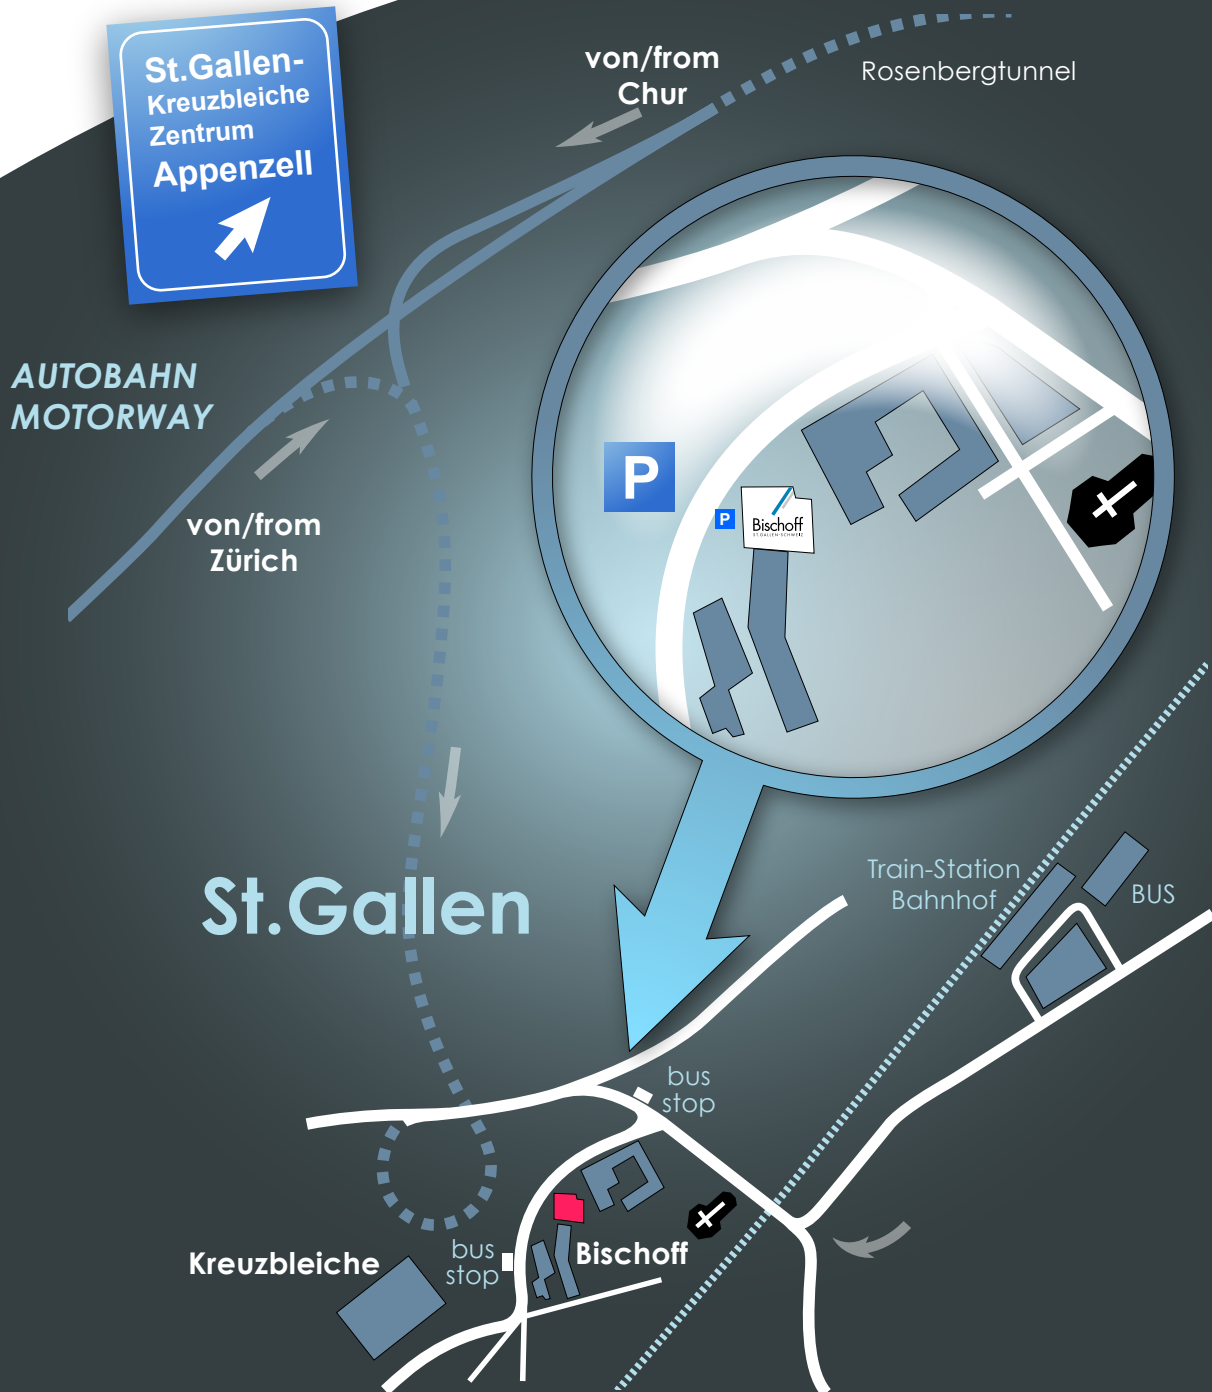

This Way Please...

Coming from the motorway: Exit St.Gallen-Kreuzbleiche: After entering the tunnel, keep to the left side, Exit marked "Zentrum". When you leave the tunnel, stay in this lane and turn right at the second set of lights... Visitors Parking in front of the house or Park+Ride Kreuzbleiche.

Arriving by train: Walk from the train-station (about 10 Min.), heading for the "St.Leonard" Church, crossing the bridge to "Bogenstrasse", where we are situated, or just take the bus Nr.7 "Abtwil" to the stop named "Sporthalle" Kreuzbleiche, or bus Nr.1 "Bruggen/Winkeln" or Nr.4 „Wolfganghof" for the second stop named "Rosenbergstrasse".